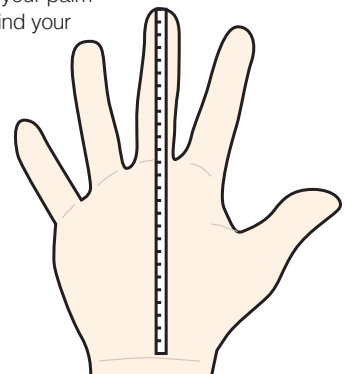

1. Find Your Hand Width

Wrap a tailor's measuring tape around your dominant hand just below the knuckles, excluding your thumb, and make a fist. This is your 'hand width'.

EU Glove size	US Glove size	Inches	CMs
6	XS	6-7	15-17
7	S	7-8	17-20
8	M	8-9	20-22
9	L	9-10	22-25
10	XL	10-11	25-27
11	2XL	11+	28+

2. Find Your Hand Length

Measure from the bottom edge of your palm to the tip of your middle finger to find your 'finger length'.

EU Glove size	US Glove size	Inches	CMs
6	XS	6.5	16.5
7	S	7	18
8	M	7.5	19
9	L	8	20
10	XL	8.5	21.5
11	2XL	9	23